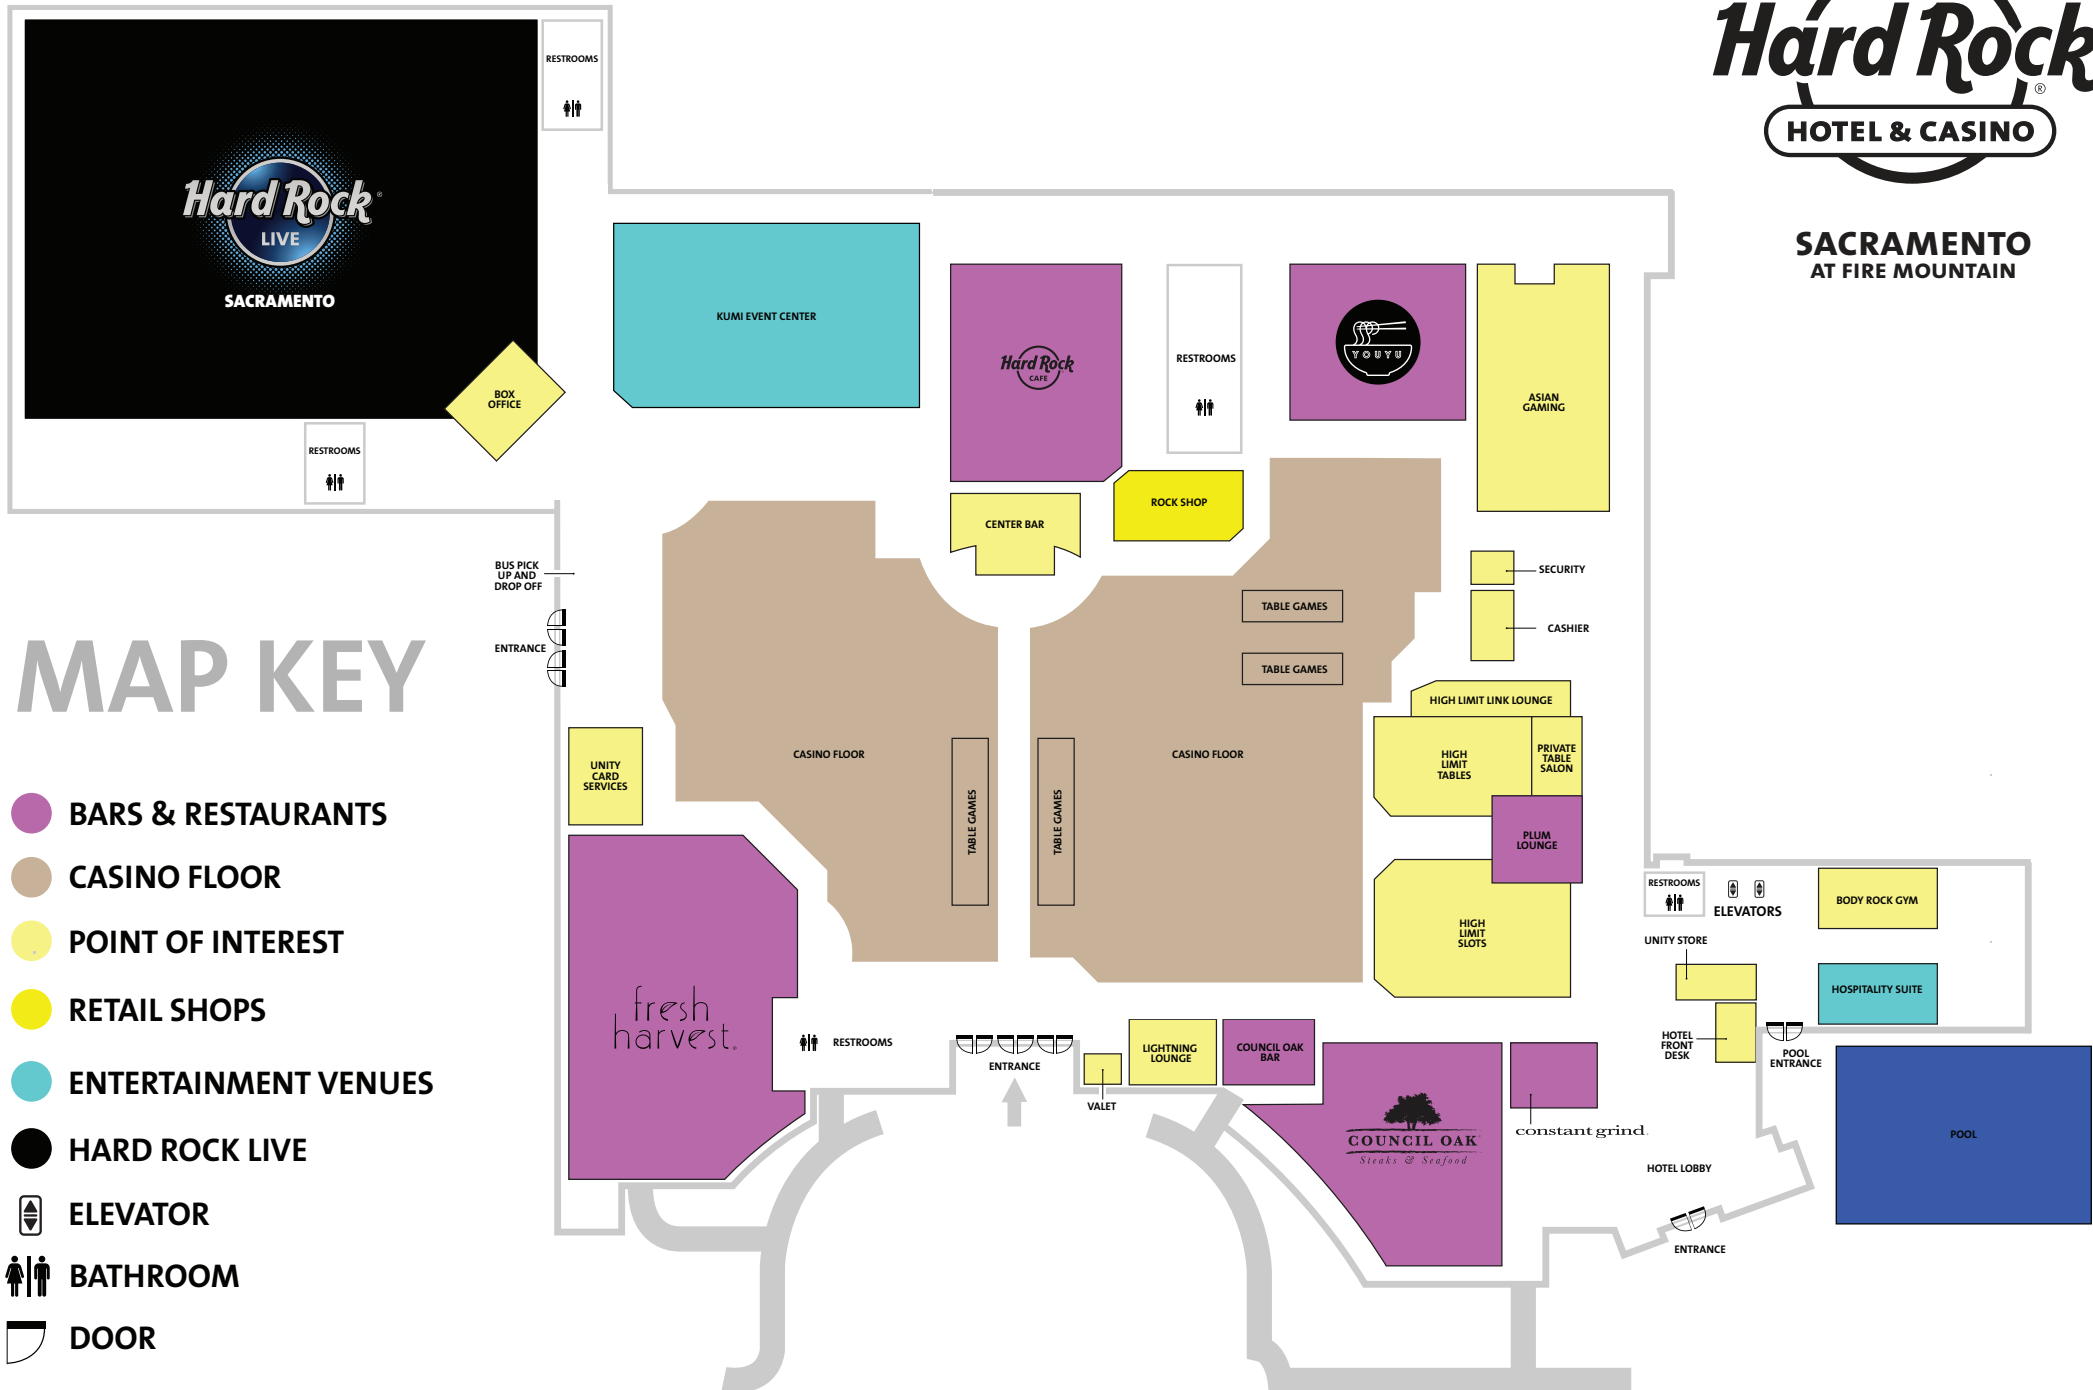

YOUYU, Asian Pacific-inspired menu featuring Mandarin, Cantonese, Szechwan, and Vietnamese dishes.

Order a latte, espresso, or a refreshing iced drink to go with a freshly baked croissant, tart, sinfully delicious pastries, or specialty sandwich. Constant Grind has you covered and is open 24/7.

SACRAMENTO
AT FIRE MOUNTAIN

**SACRAMENTO
AT FIRE MOUNTAIN**

MAP KEY

- BARS & RESTAURANTS
- CASINO FLOOR
- POINT OF INTEREST
- RETAIL SHOPS
- ENTERTAINMENT VENUES
- HARD ROCK LIVE
- ELEVATOR
- BATHROOM
- DOOR